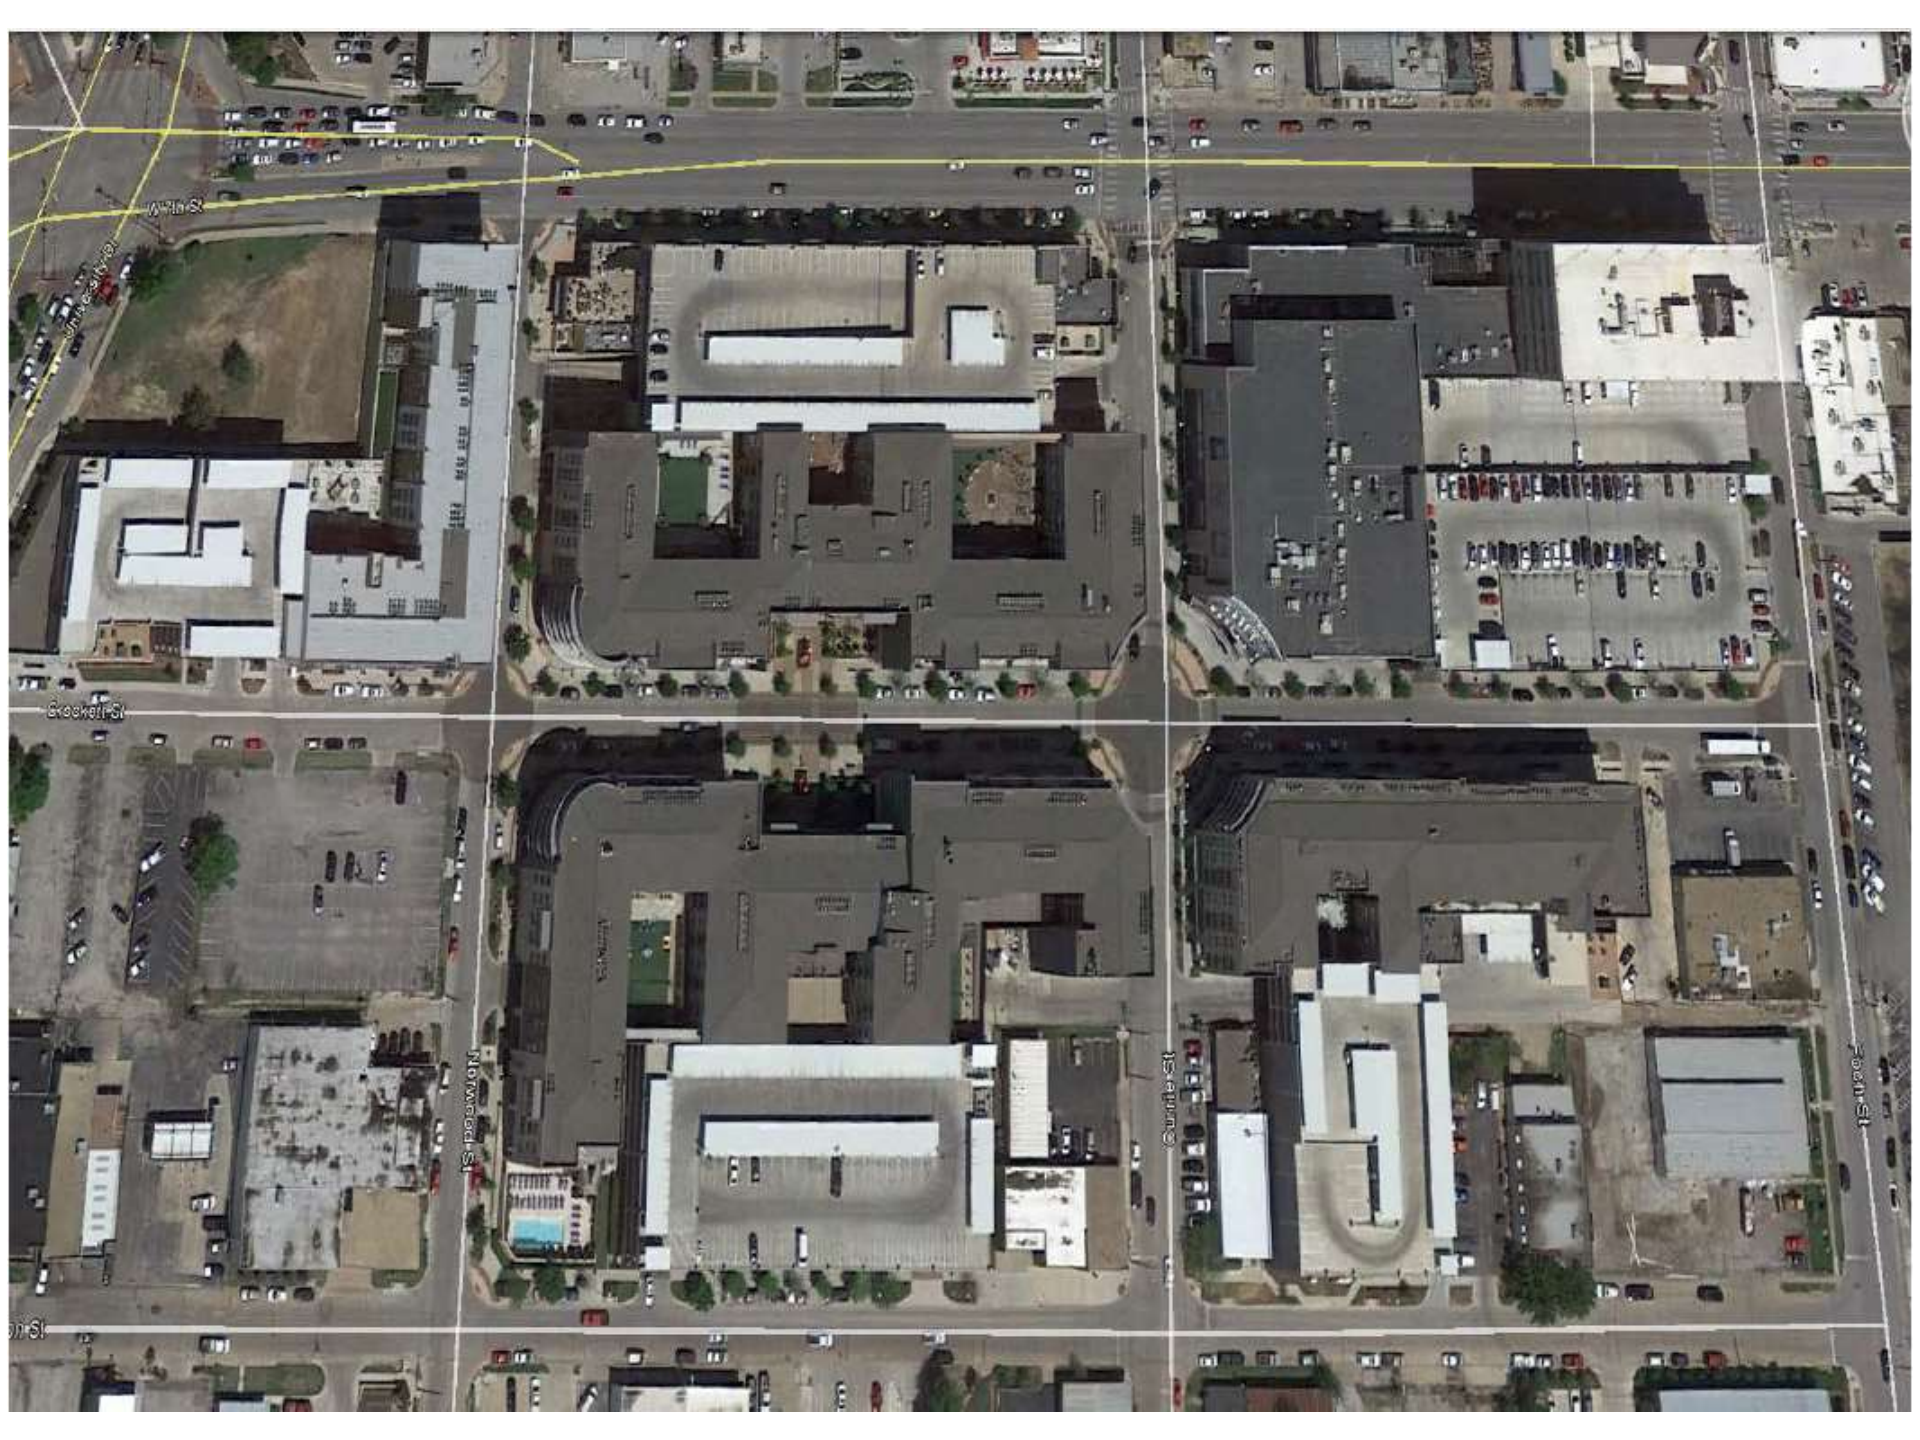

North Texas Parking Management Symposium

December 2, 2014

Max Holderby, General
Manager

Vestar

West Seventh Urban Village Major Developments

Legend

-  Urban Village Boundary
-  Development Boundaries/Names

Google Earth

University St

Crockett St

14th St

13th St

15th St

Google earth

78th St

Camden St

Bluffview

Main St

Camp Bowie Blvd

Carroll St

Rockwell St

Socorro St

Morton St

Don Horse Ln