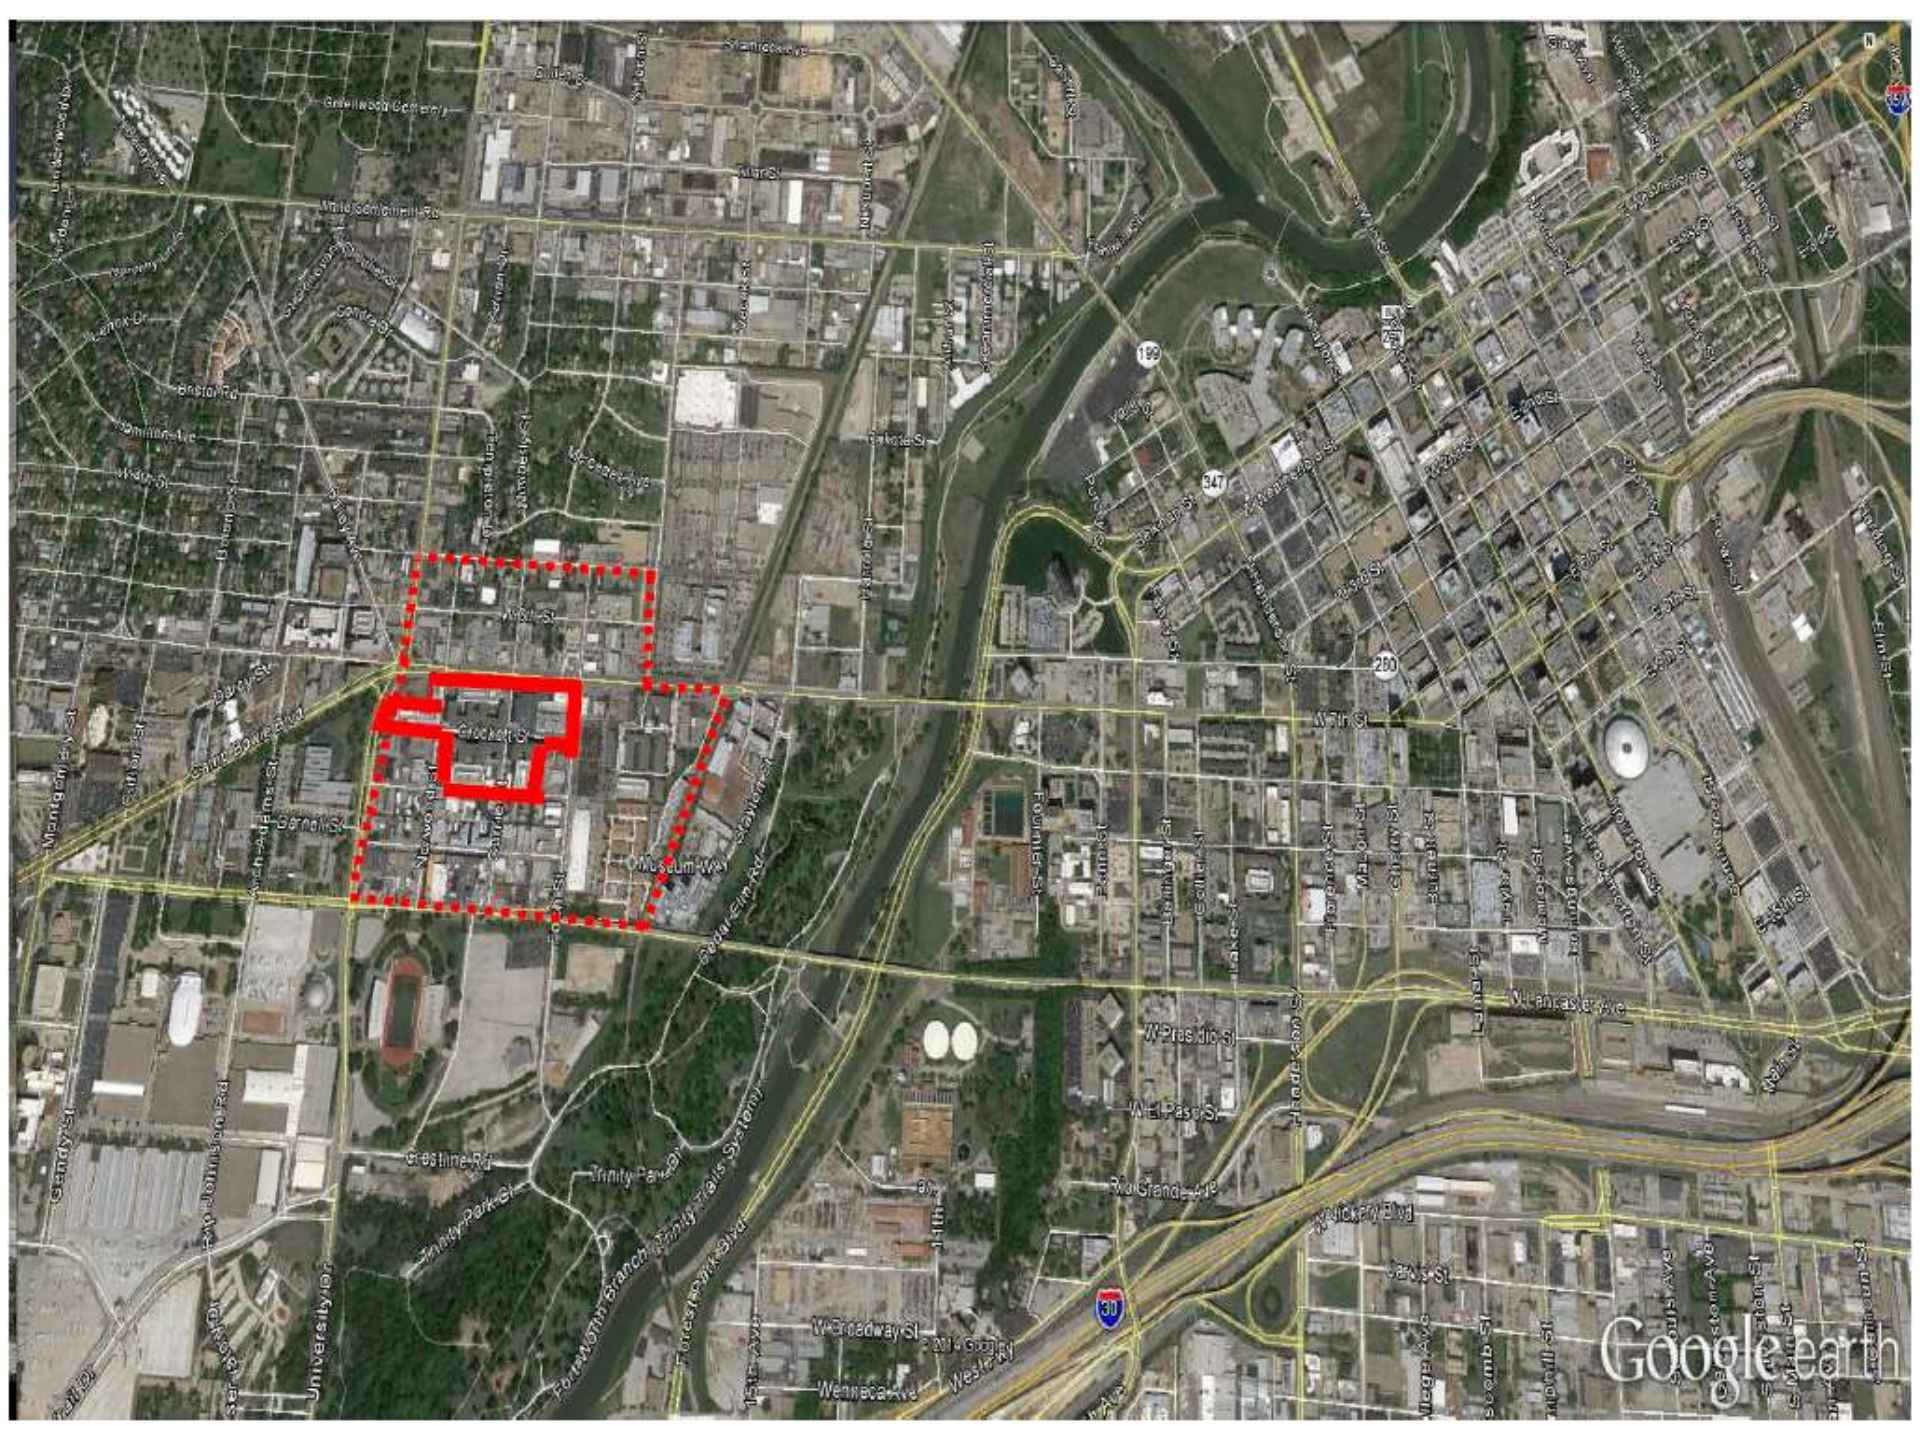

North Texas Parking Management Symposium

December 2, 2014

Max Holderby, General
Manager

Vestar

West Seventh Urban Village Major Developments

Legend

-  Urban Village Boundary
-  Development Boundaries/Names

Google Earth

University St

Crockett St

14th St

13th St

15th St

Google earth

78th St

Camden St

Bluffview

Main St

Camp Bowie Blvd

Carroll St

Rockwell St

Socorro St

Morton St

Don Horse Ln

Placaster Dr

Foch St

83rd Street

Warren Way