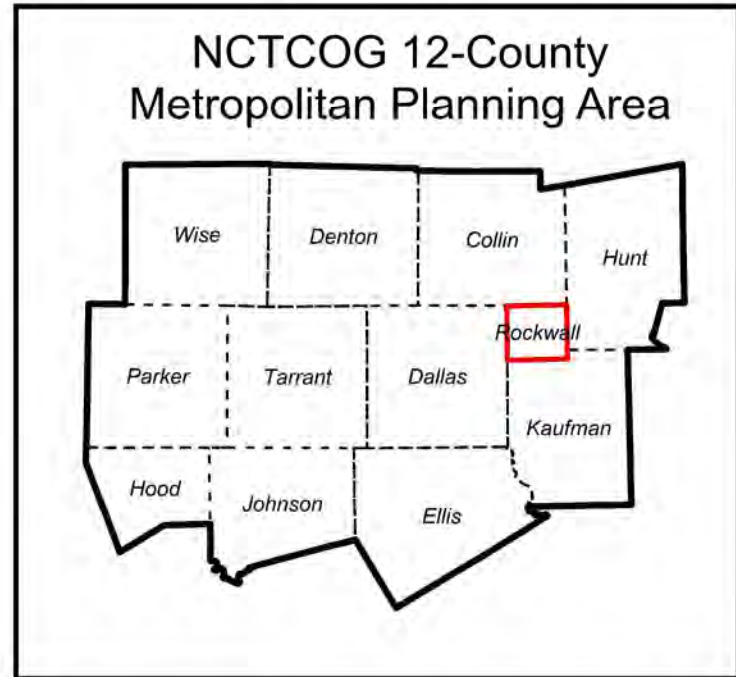

Rockwall County

Bicycle and Pedestrian Crashes per Square Mile (2018 - 2022)

Legend

- ★ Fatal Bicycle or Pedestrian Crash (6)
- Non-Fatal Bicycle Crash (11)
- Non-Fatal Pedestrian Crash (19)
- Highway
- Major Arterial Road
- Passenger Rail Line
- - - Counties

Crashes per Square Mile

1.) Source: TxDOT's Crash Records Information System; 2018-2022 data is current as of April 2023. All TxDOT disclaimers apply.
 2.) Data displayed contains reportable crashes with latitude and longitude information. Additional crashes may have occurred.
 3.) This data is composed of TxDOT "Reportable Crashes" that occurs or originates on a traffic way, results in injury to or death of any person, or damage to the property of any person to the apparent extent of \$1,000.